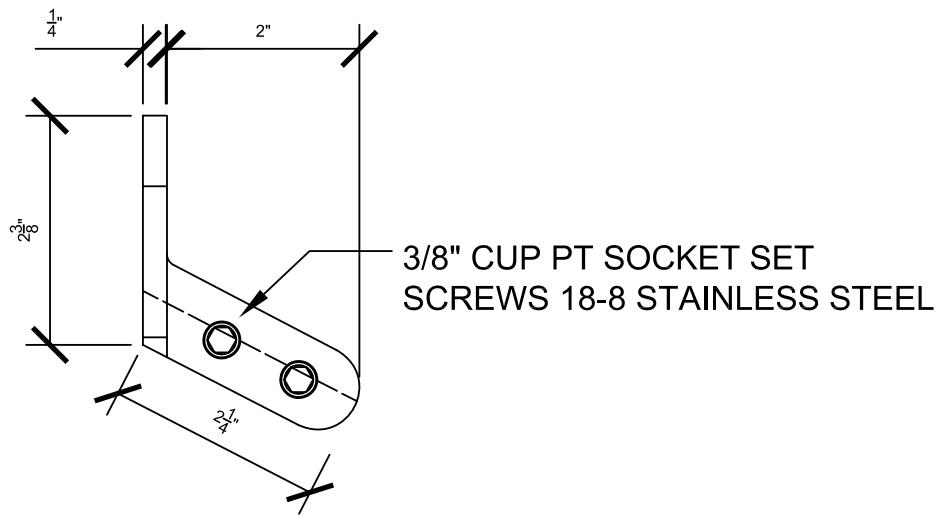

FRONT VIEW

TYPICAL SIDE VIEW

OLD WORLD DISTRIBUTORS, INC.

Part No.: OWD 3040J (Jester)

Available Materials:

- Brass
- Chromate Aluminum (Paint Ready)

Notes:

- One Piece
- No Penetrations
- Seams to 9/32" thick by 1-1/2" High
- Patent Pending 01/06