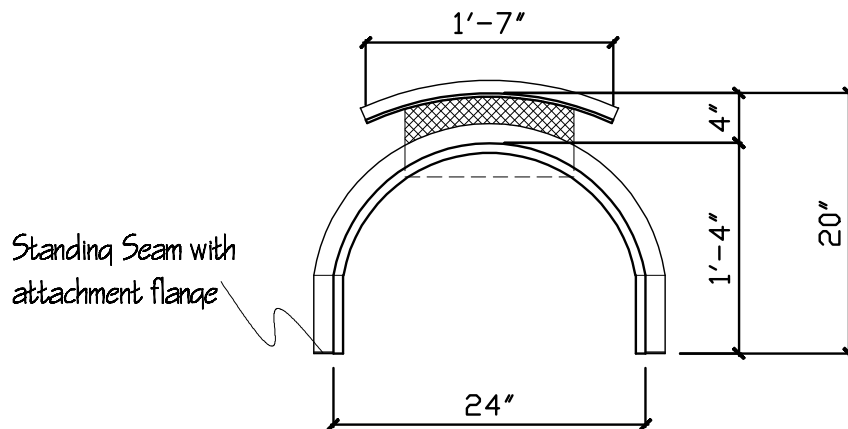

Top View

Front View

End View

OLD WORLD DISTRIBUTORS, INC.

Part No.: Calibré Chimney Cap - CCE3

Available Materials:  
16oz. Copper

Notes:  
12" Standing Seam Panels