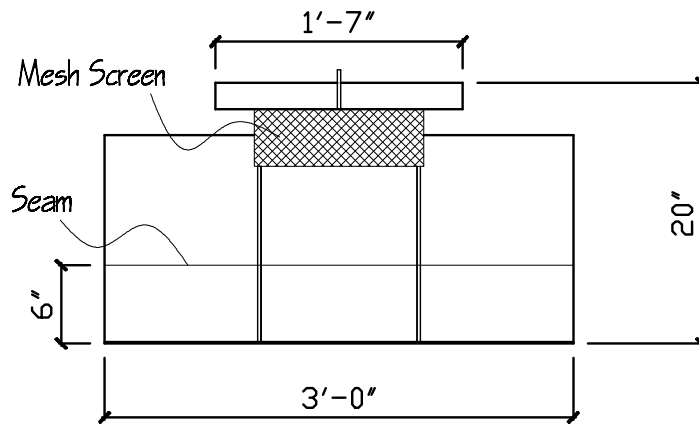

Top View

Front View

End View

OLD WORLD DISTRIBUTORS, INC.

Part No.: Calibré Chimney Cap - CCE3

Available Materials:  
16oz. Copper

Notes:  
12" Standing Seam Panels