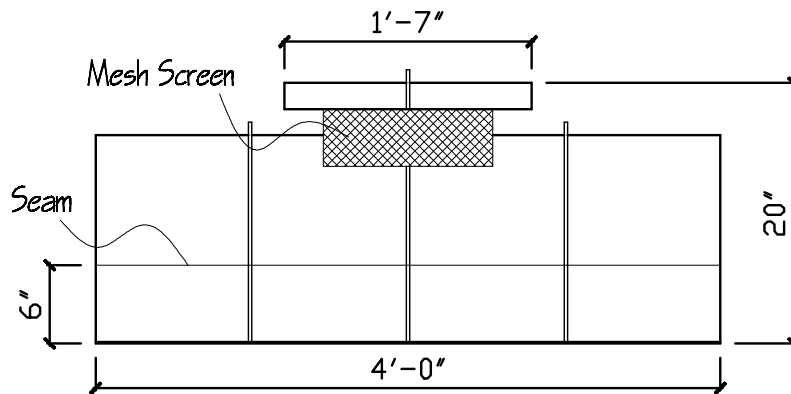

Top View

Front View

End View

OLD WORLD DISTRIBUTORS, INC.

Part No.: Calibré Chimney Cap - CCE4

Available Materials:
16oz. Copper

Notes:
12" Standing Seam Panels