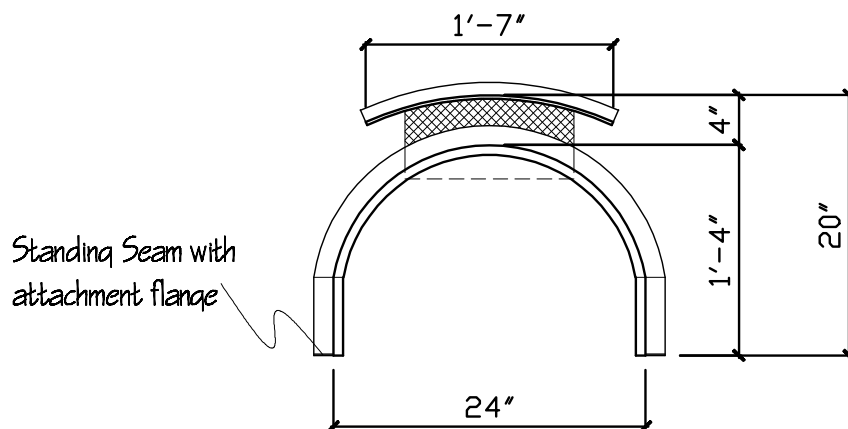

Top View

Front View

End View

OLD WORLD DISTRIBUTORS, INC.

Part No.: Calibré Chimney Cap - CCE4

Available Materials:
16oz. Copper

Notes:
12" Standing Seam Panels