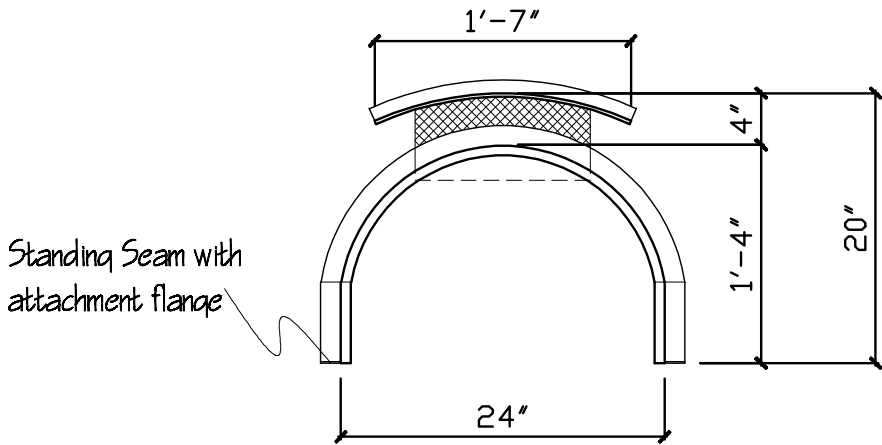

Front View

End View

OLD WORLD DISTRIBUTORS, INC.

Part No.: Calibré Chimney Cap - CCE5

Available Materials:
16oz. Copper

Notes:
12" Standing Seam Panels