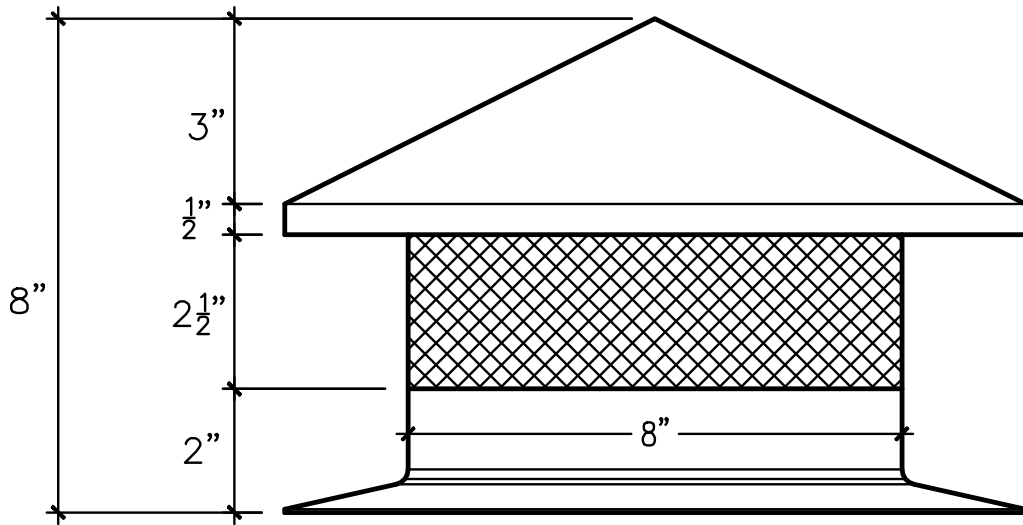

TOP VIEW

OLD WORLD DISTRIBUTORS, INC.

Part No.: Rotunda Chimney Cap - 8" - RCC

Available Materials:

- 16oz Copper
- 16oz Freedom Gray Copper
- 24ga. Kynar Painted Steel

Notes:

Cylindrical chimney cap