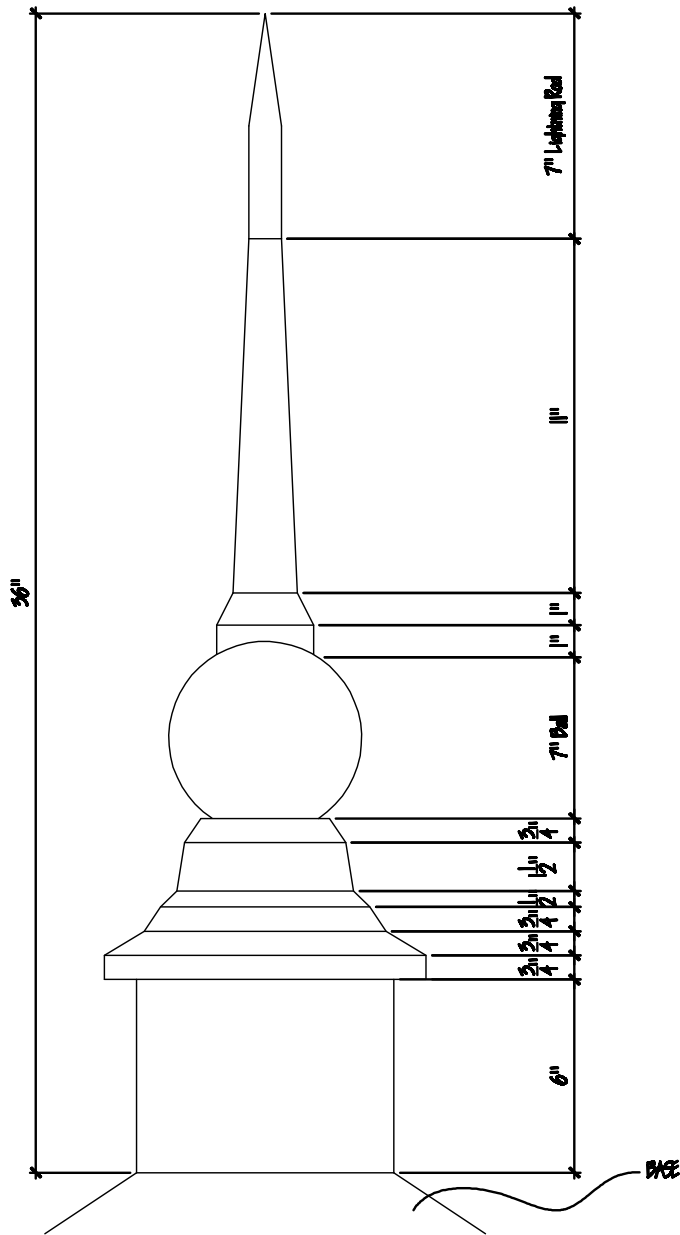

Top View

**OLD WORLD DISTRIBUTORS, INC.**

**Part No.: Chapel 3**

**Available Materials:**

16oz Copper

16oz Freedom Gray Copper

**Notes:**

Base Made to Pitch