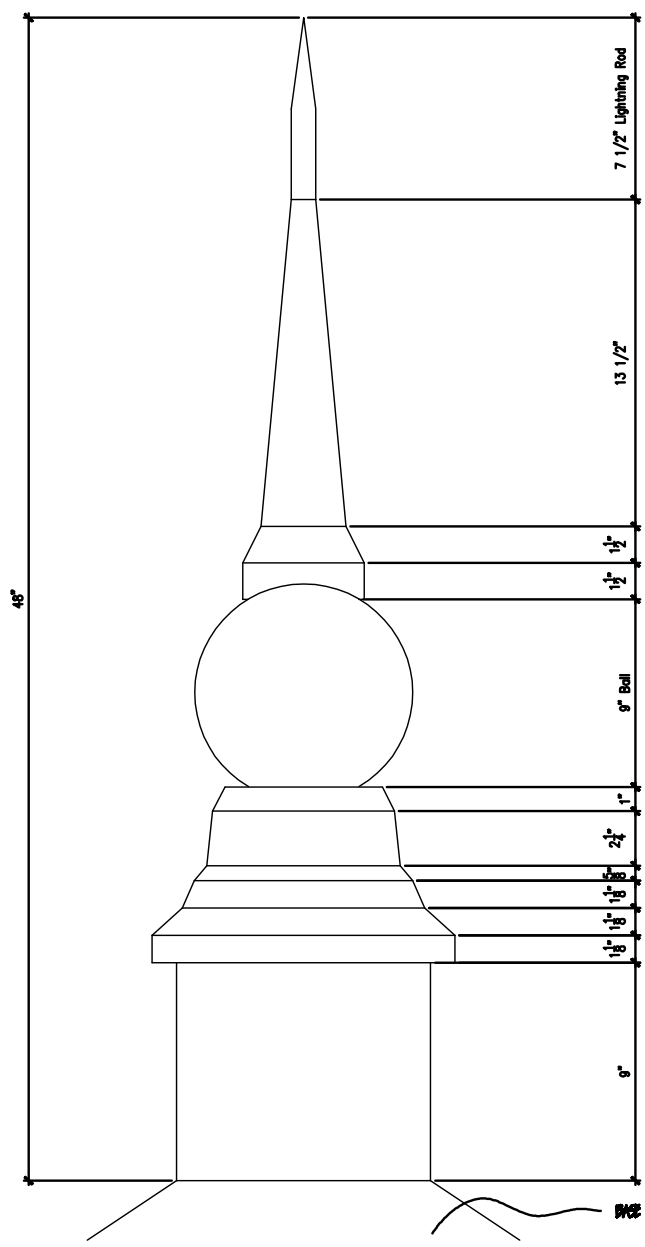

Top View

**OLD WORLD DISTRIBUTORS, INC.**

**Part No.: Chapel 4**

**Available Materials:**  
 16oz Copper  
 16oz Freedom Gray Copper

**Notes:**  
 Base Made to Pitch