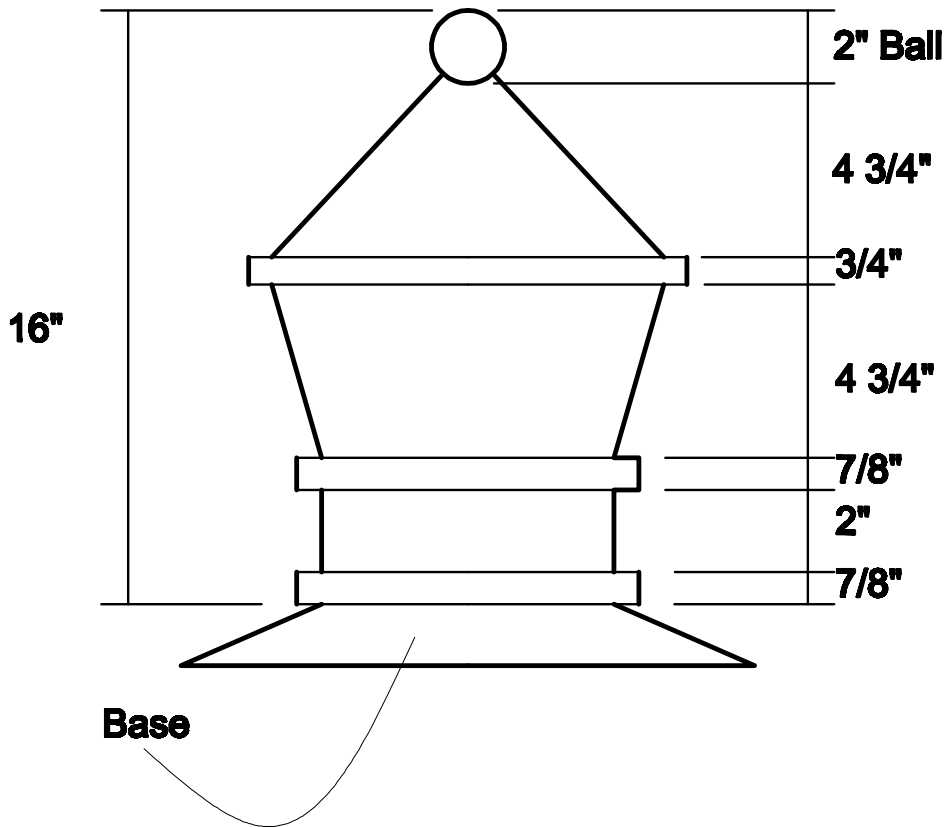

Top View

OLD WORLD DISTRIBUTORS, INC.

Part No.: Crown - CRO-16

Available Materials:

16oz.copper
16oz Lead Coated Copper

Notes:

Base Made to Roof Pitch
Base Shown at 8/12