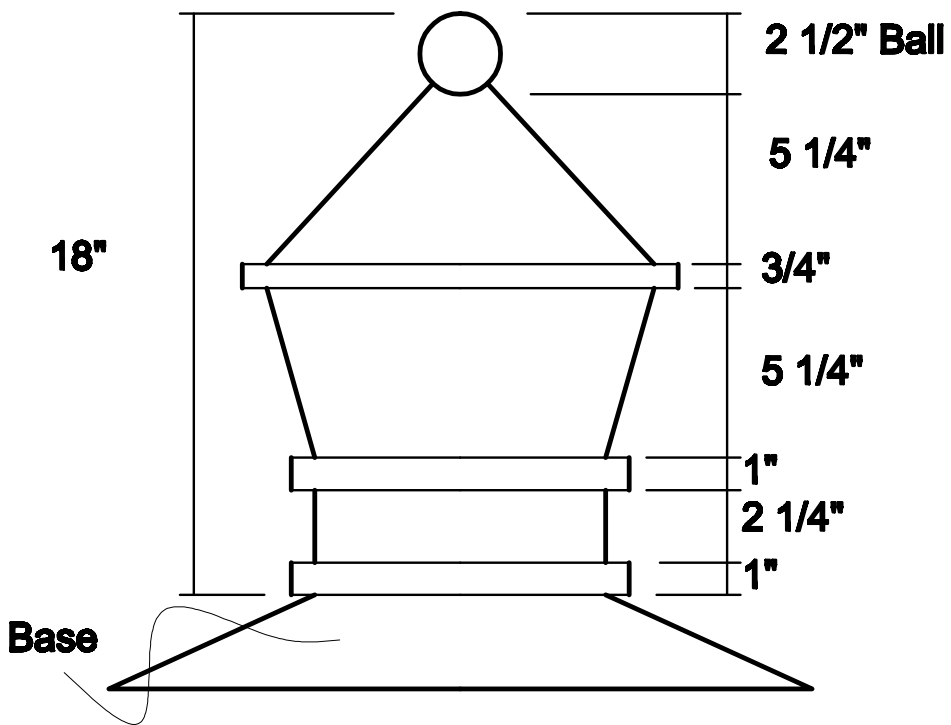

Top View

OLD WORLD DISTRIBUTORS, INC.

Part No.: Crown - CRO-18

Available Materials:

16oz.copper
16oz Lead Coated Copper

Notes:

Base Made to Roof Pitch
Base Shown at 8/12