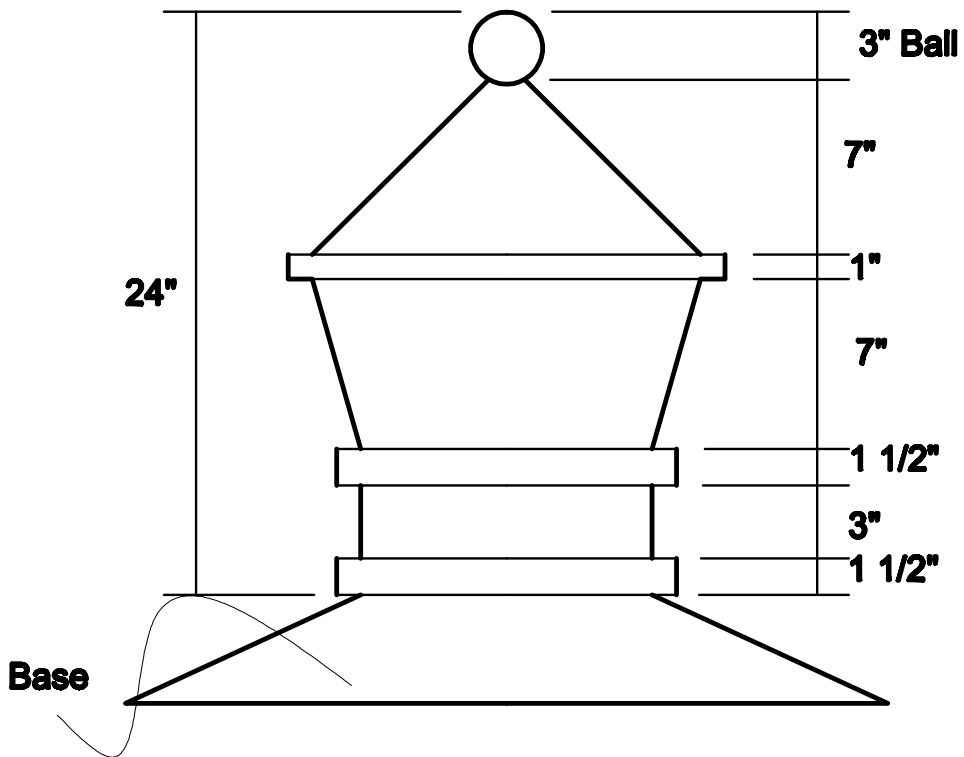

Top View

OLD WORLD DISTRIBUTORS, INC.

Part No.: Crown - CRO-24

Available Materials:

16oz copper
16oz Lead Coated Copper

Notes:

Base Made to Roof Pitch
Base Shown at 8/12