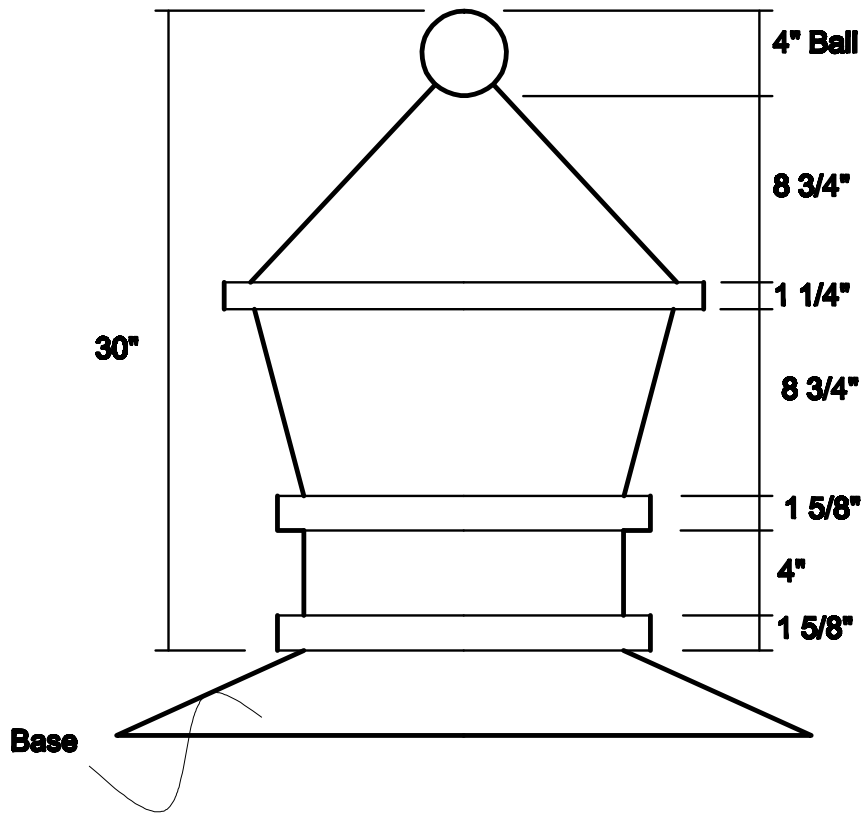

Top View

OLD WORLD DISTRIBUTORS, INC.

Part No.: Crown - CRO-30

Available Materials:

16oz.copper
16oz Lead Coated Copper

Notes:

Base Made to Roof Pitch
Base Shown at 8/12