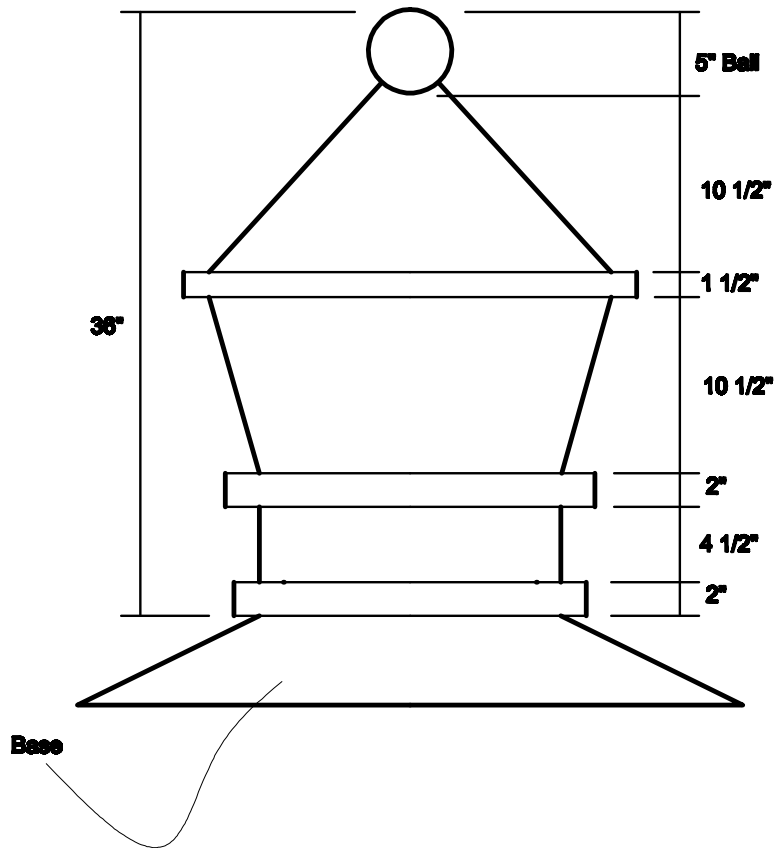

Top View

OLD WORLD DISTRIBUTORS, INC.

Part No.: Crown - CRO-36

Available Materials:

- 16oz.copper
- 16oz Lead Coated Copper

Notes:

Base Made to Roof Pitch
Base Shown at 8/12