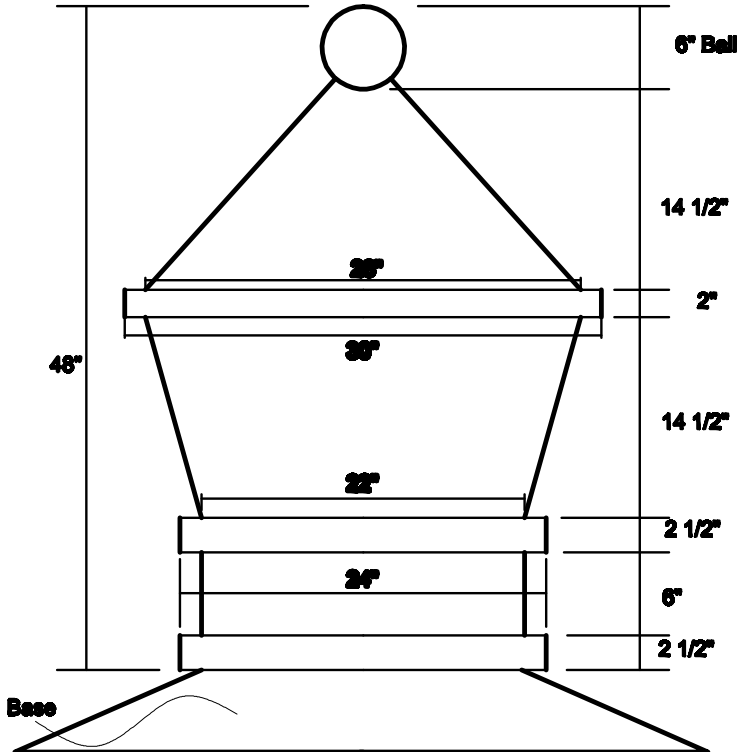

Top View

Base

OLD WORLD DISTRIBUTORS, INC.

Part No.: Crown - F1148

Available Materials:  
 16oz.copper  
 16oz Lead Coated Copper

Notes:  
 Base Made to Roof Pitch  
 Base Shown at 8/12