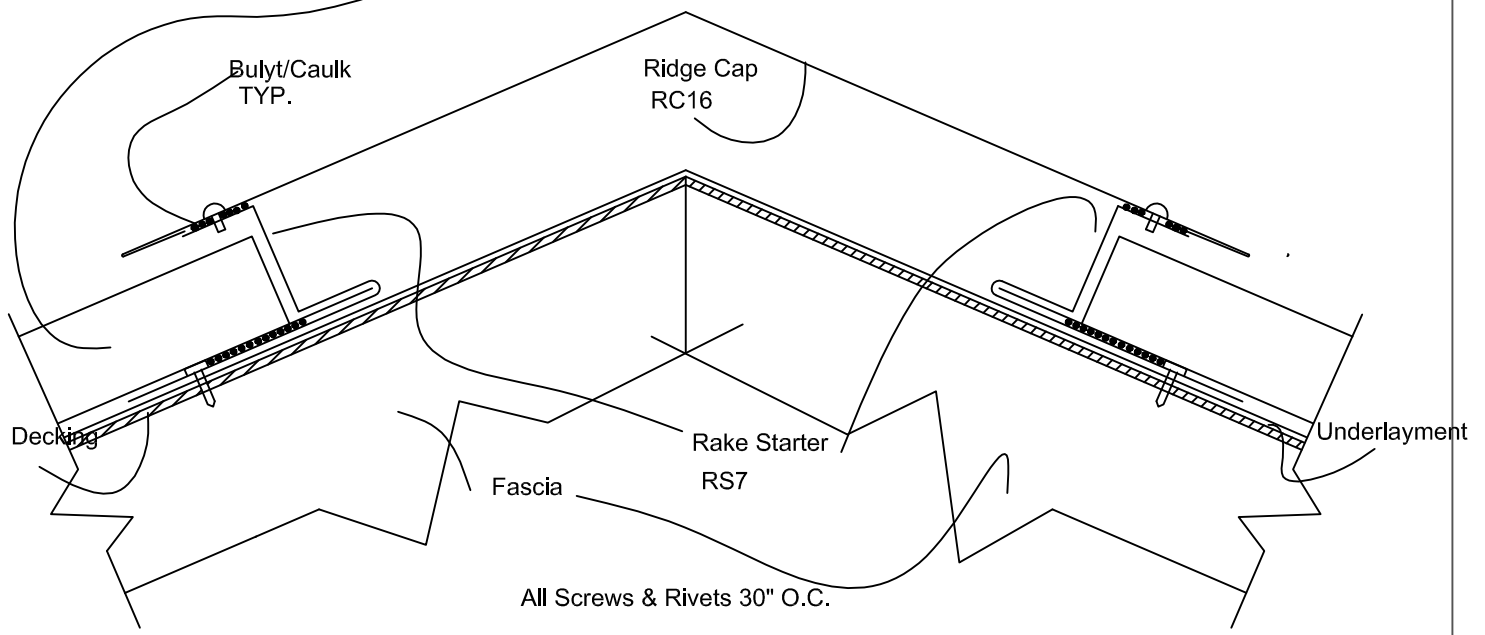

Roofing Panels

Bulyt/Caulk
TYP.

Ridge Cap
RC16

Decking

Fascia

Rake Starter
RS7

Underlayment

All Screws & Rivets 30" O.C.

OLD WORLD DISTRIBUTORS, INC.

Part No.: RC16

Available Materials:

- 16oz. copper
- 24ga. Galvalume
- .040 Kynar Painted Aluminum
- 24ga. Kynar Painted Steel
- 24ga. Zinc

Notes:

Installation Detail