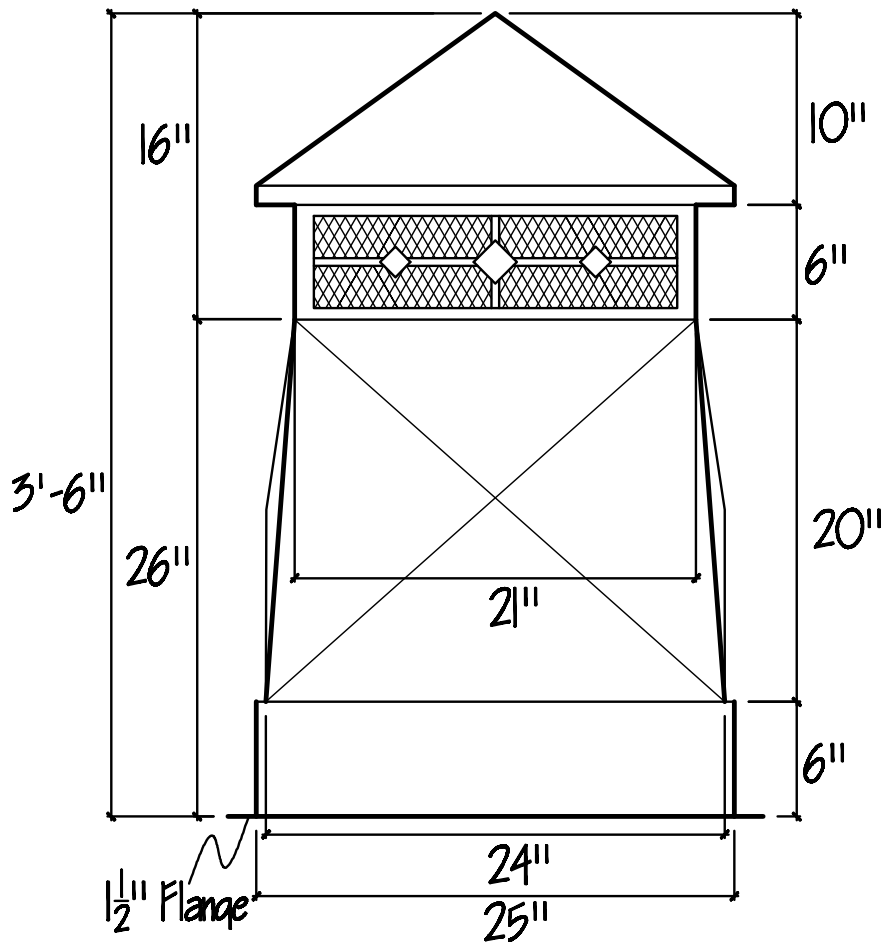

Plan/ Top View

OLD WORLD DISTRIBUTORS, INC.

Part No.: Colt Chimney Pot - 3'-6" x 25" x 25"

Available Materials:
Copper
Freedom Gray Copper

Notes:
22ga Expanded Metal Mesh
Available in Vented or Unvented
Vented option comes with stainless steel
interior sleeve