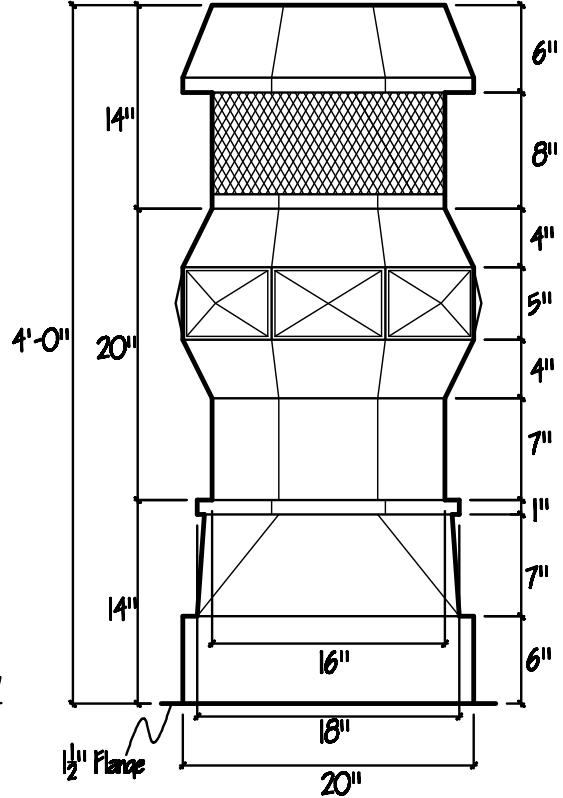

Plan/Top View

Front View

Side View

OLD WORLD DISTRIBUTORS, INC.

Part No.: Winchester Chimney Pot - 4' x 16" x 20"

Available Materials:
Copper
Freedom Gray Copper

Notes:
22ga Expanded Metal Mesh
Available in Vented or Unvented
Vented option comes with stainless steel interior sleeve