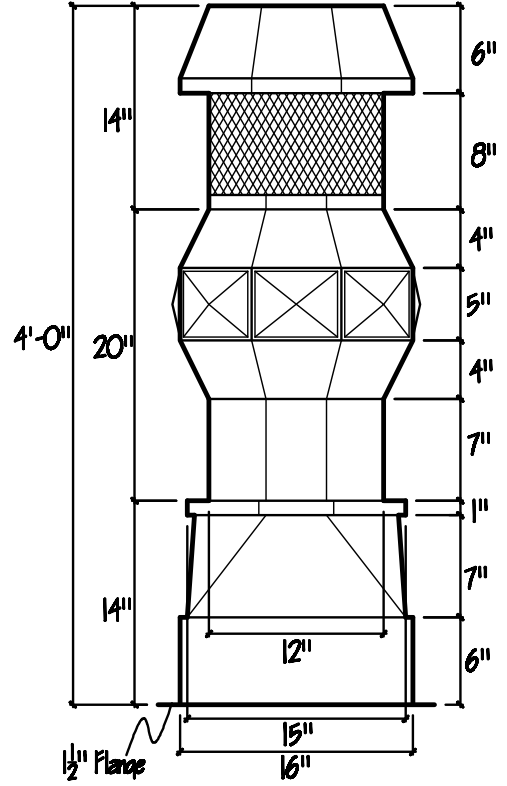

Plan/Top View

Front View

Side View

OLD WORLD DISTRIBUTORS, INC.

Part No.: Winchester Chimney Pot - 4' x 16" x 20"

Available Materials:
Copper
Freedom Gray Copper

Notes:
22ga Expanded Metal Mesh
Available in Vented or Unvented
Vented option comes with stainless steel interior sleeve