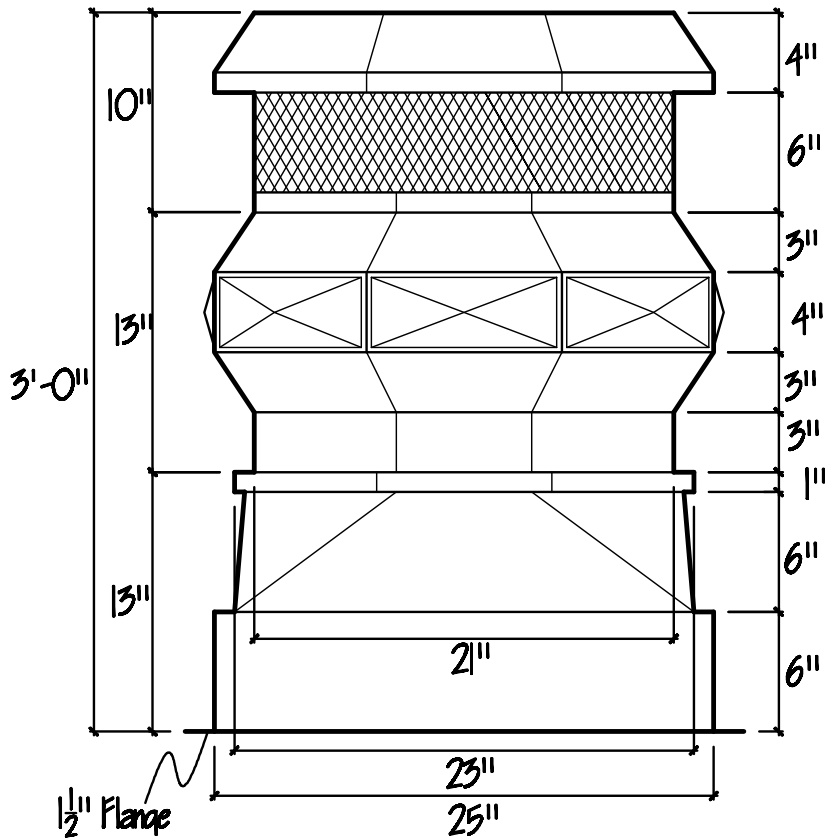

Plan/Top View

**OLD WORLD DISTRIBUTORS, INC.**

Part No.: Winchester Chimney Pot - 3' x 25" x 25"

Available Materials:  
Copper  
Freedom Gray Copper

Notes:  
22ga Expanded Metal Mesh  
Available in Vented or Unvented  
Vented option comes with stainless steel  
interior sleeve