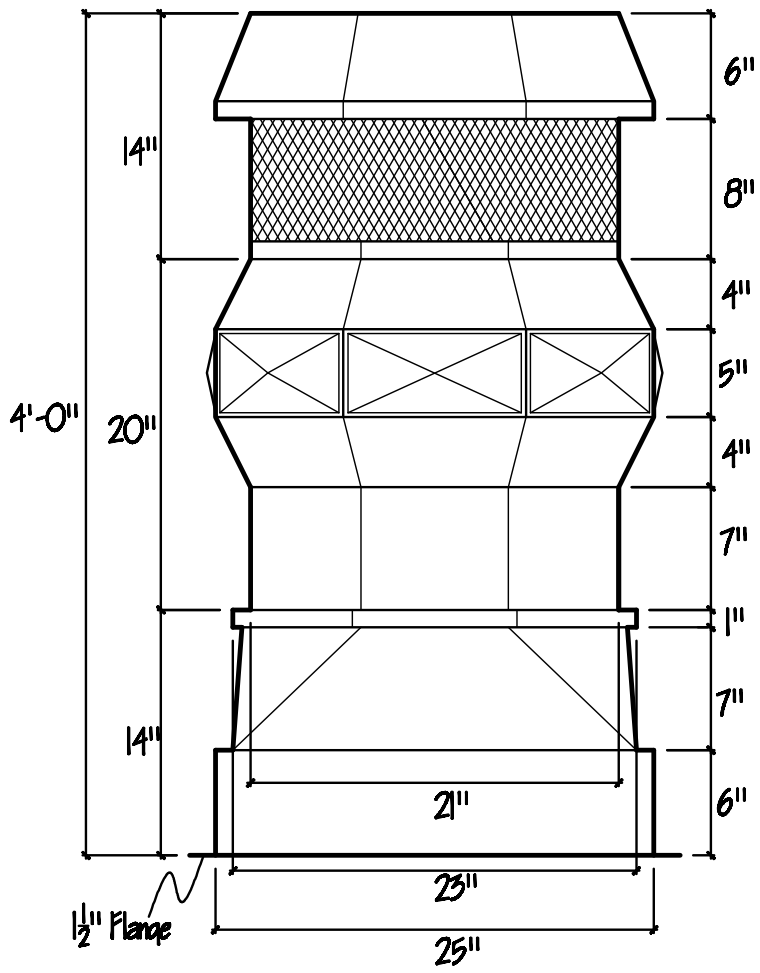

Plan/ Top View

**OLD WORLD DISTRIBUTORS, INC.**

Part No.: Winchester Chimney Pot - 4' x 25" x 25"

Available Materials:  
Copper  
Freedom Gray Copper

Notes:  
22ga Expanded Metal Mesh  
Available in Vented or Unvented  
Vented option comes with stainless steel interior sleeve