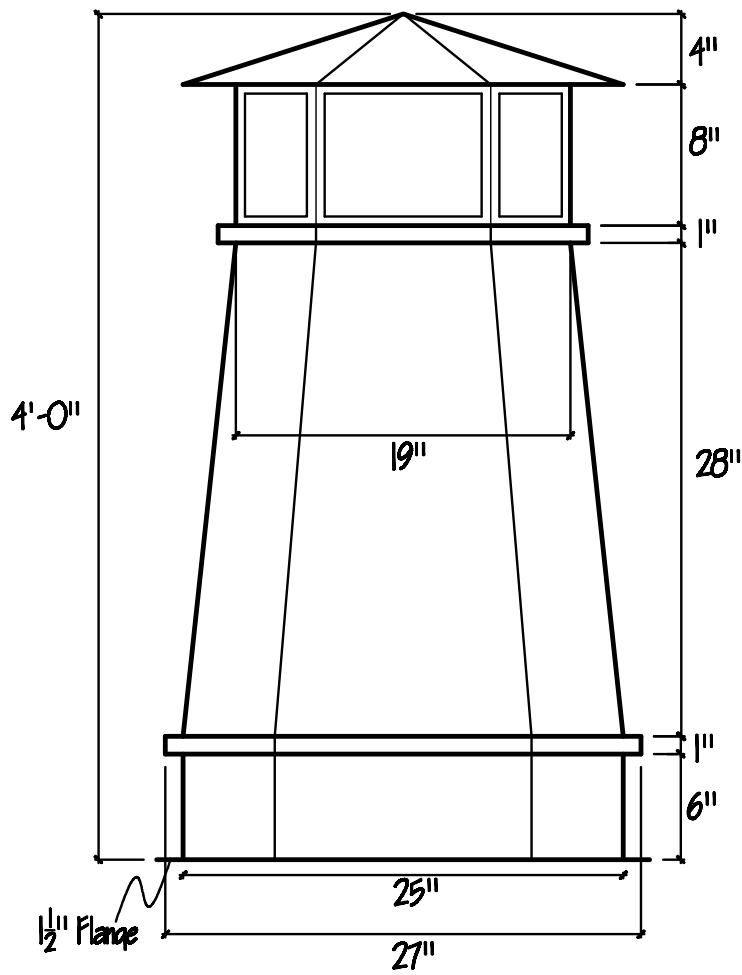

Plan/Top View

OLD WORLD DISTRIBUTORS, INC.

Part No.: York Chimney Pot - 4' x 25" 25"

Available Materials:
Copper
Freedom Gray Copper

Notes:
22ga Expanded Metal Mesh
Available in Vented or Unvented
Vented option comes with stainless steel
interior sleeve