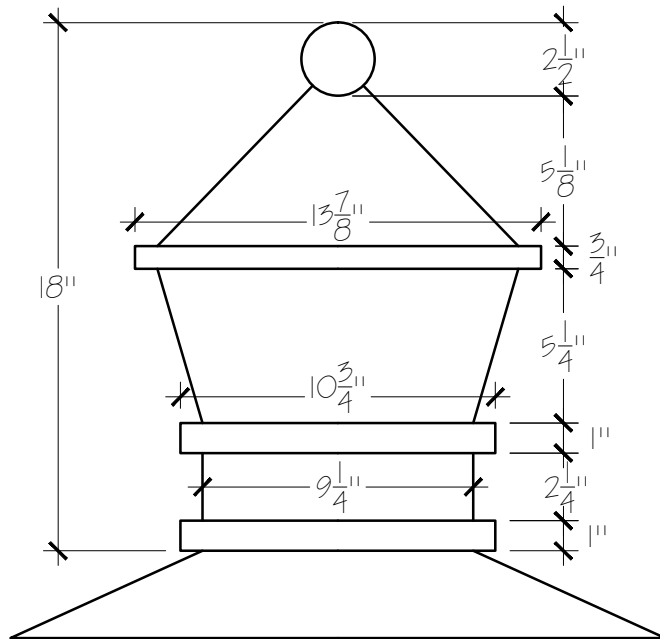

Top View

**SIGNATURE:**

**DATE:**

**OLD WORLD DISTRIBUTORS, INC.**

Available Materials:

- 16 oz. Copper
- 16 oz Lead Coated Copper

Notes:

Base Made to Roof Pitch  
Shown at 8/12

Part No.: Crown CRO-18