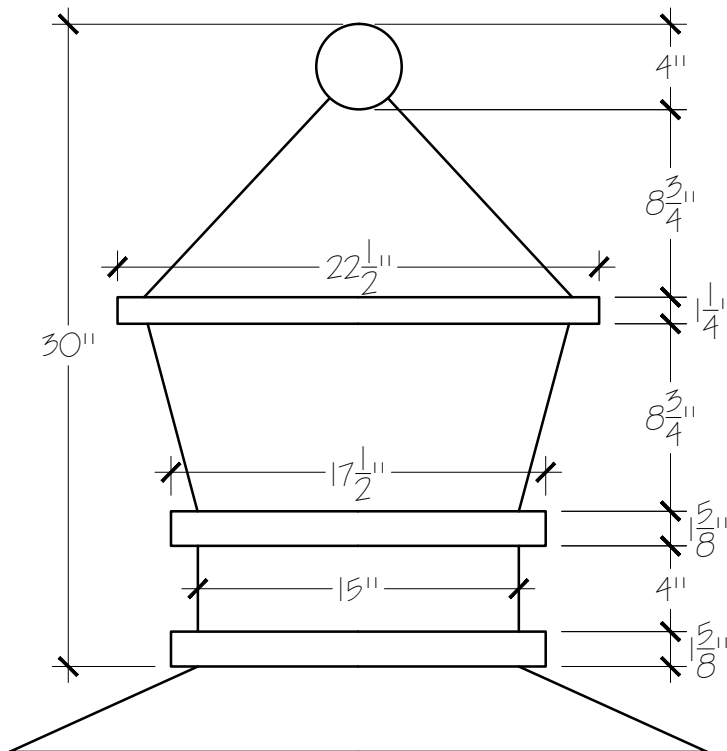

Top View

SIGNATURE:

DATE:

OLD WORLD DISTRIBUTORS, INC.

Available Materials:

- 16 oz. Copper
- 16 oz Lead Coated Copper

Notes:

Base Made to Roof Pitch  
Shown at 8/12

Part No.: Crown CRO-30