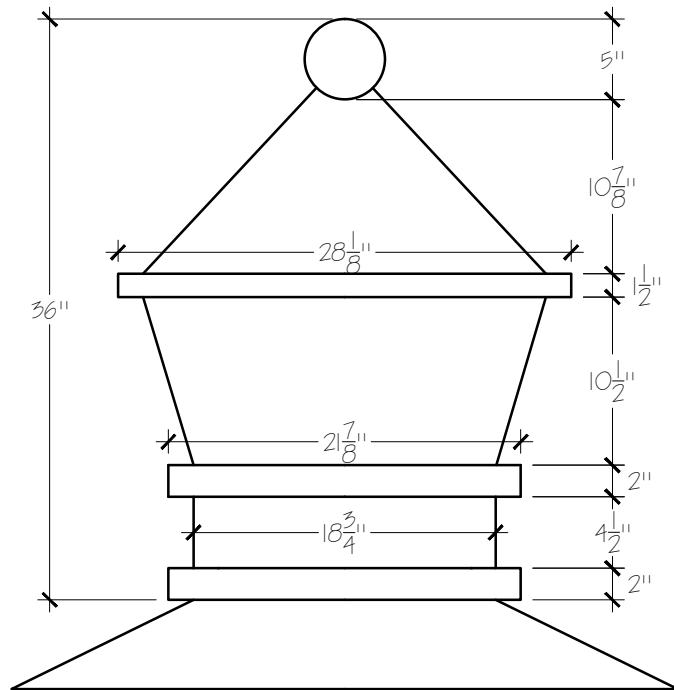

Top View

SIGNATURE:

DATE:

OLD WORLD DISTRIBUTORS, INC.

Available Materials:

- 16 oz. Copper
- 16 oz Lead Coated Copper

Notes:

Base Made to Roof Pitch
Shown at 8/12

Part No.: Crown CRO-36