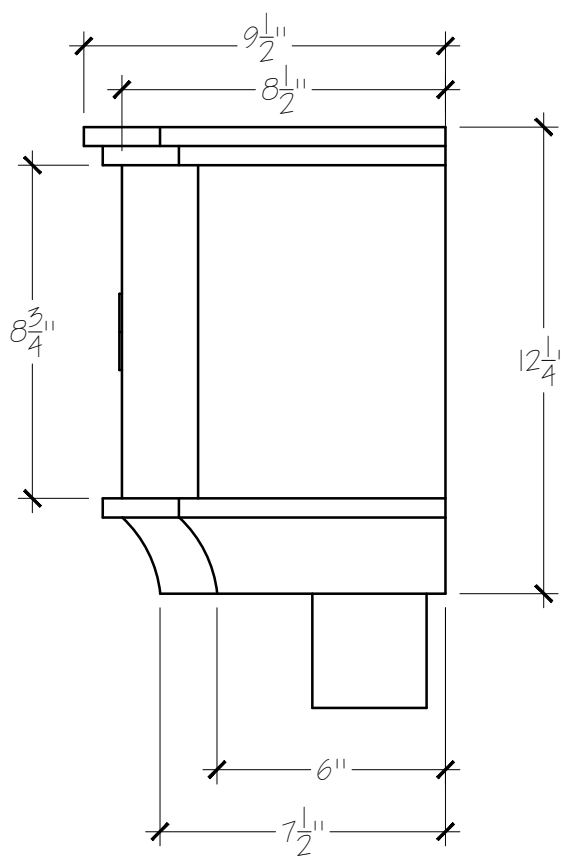

Shown with 3" outlet

SIGNATURE:

DATE:

OLD WORLD DISTRIBUTORS, INC.

Part No.: Diamond LB-12

Available Materials:

- 16 oz. Copper
- 16 oz. Gray Copper
- 24 ga. Zinc

Notes:

- Outlet Size:
- 2x3 3x4
 - 3" Round 4" Round