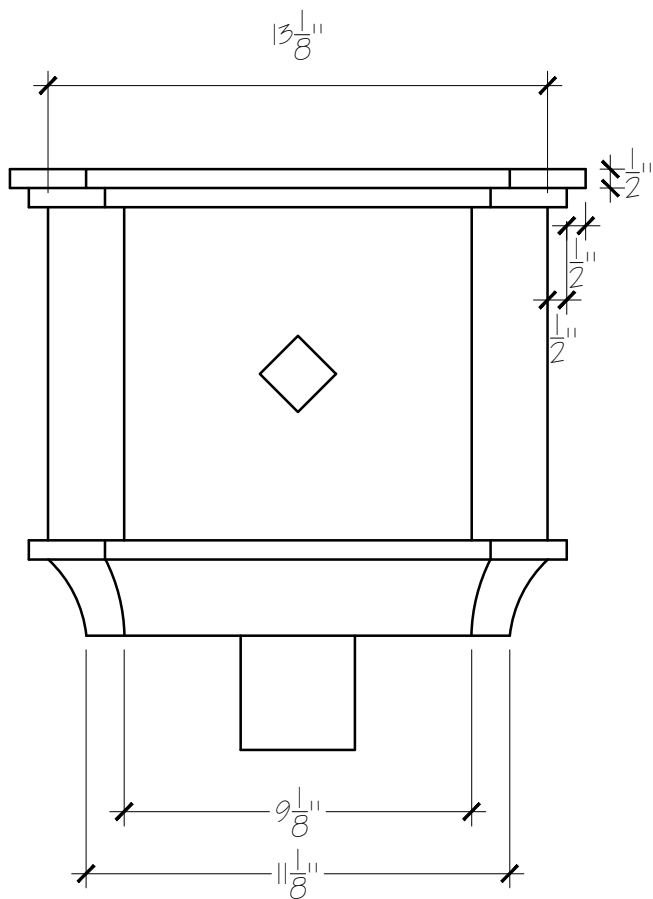

Shown with 3" outlet

SIGNATURE:

DATE:

OLD WORLD DISTRIBUTORS, INC.

Part No.: Diamond LB-12

Available Materials:

- 16 oz. Copper
- 16 oz. Gray Copper
- 24 ga. Zinc

Notes:

- Outlet Size:
- 2x3 3x4
 - 3" Round 4" Round