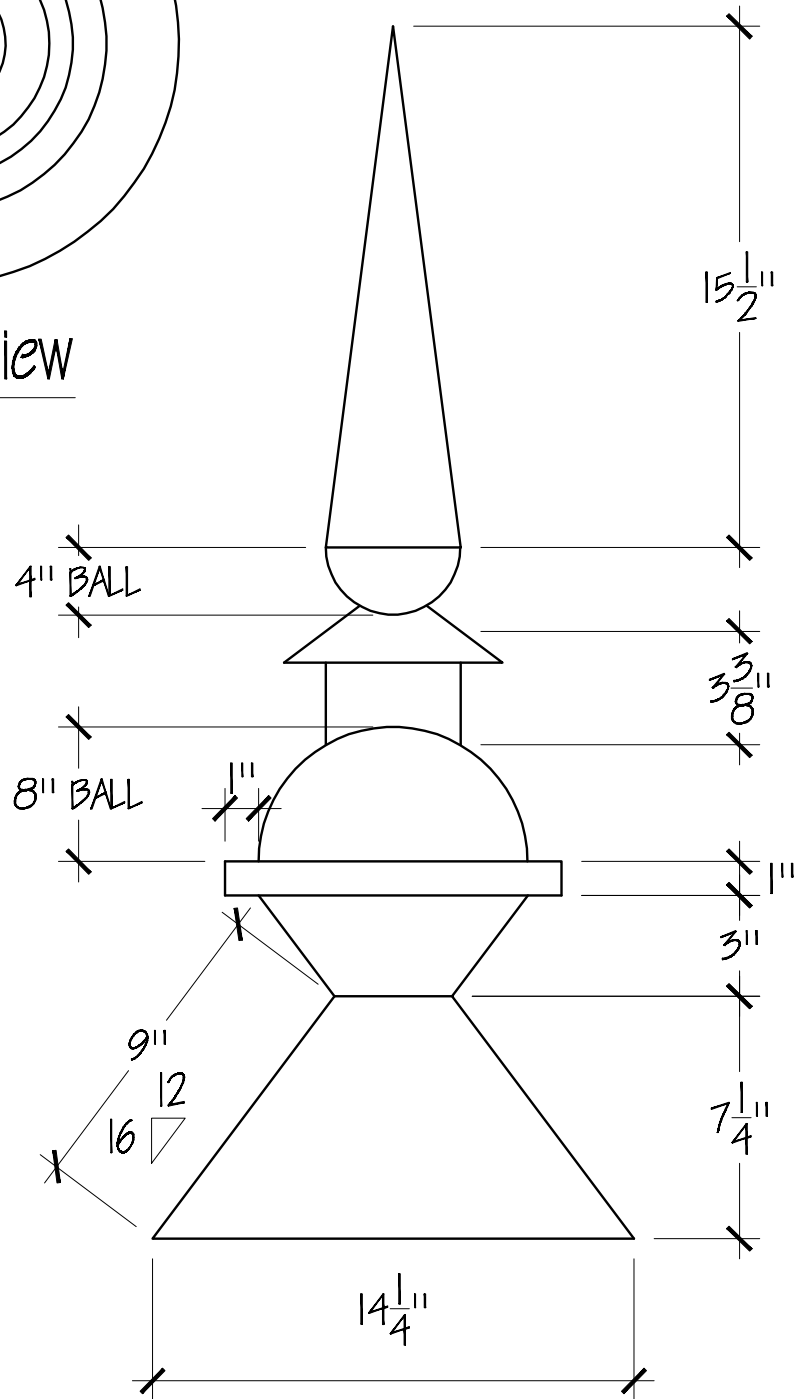

Plan View

**SIGNATURE:**

**DATE:**

**OLD WORLD DISTRIBUTORS, INC.**

**Available Materials:**

- 16 oz. Copper
- 16 oz. Lead Coated Copper

**Notes:**

Part No.: 3' Italian ITAL-3