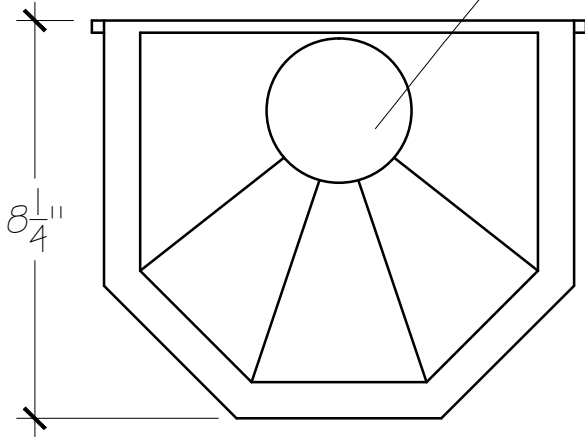

Shown with 3" outlet

SIGNATURE:

DATE:

OLD WORLD DISTRIBUTORS, INC.

Part No.: Louvre LB-60

Available Materials:

16 oz. Copper

Notes:

Outlet Size:
2x3 3x4
3" Round 4" Round