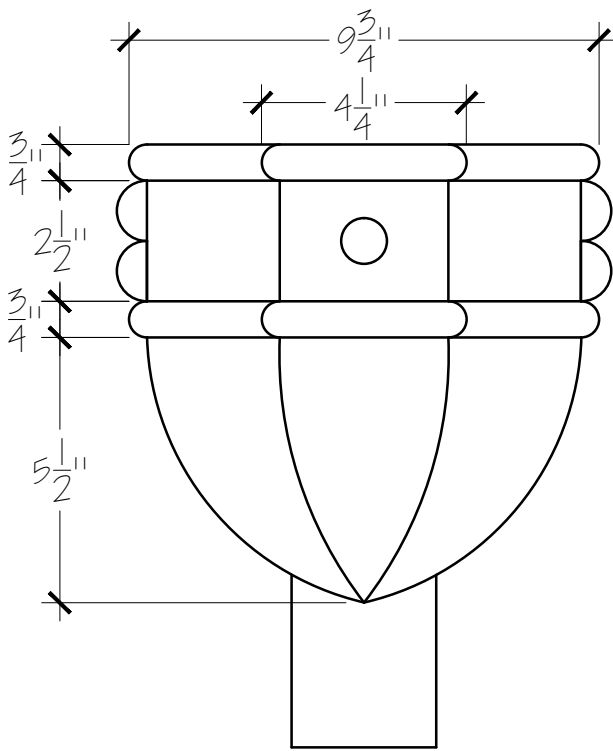

Shown with 3" outlet

SIGNATURE:

DATE:

OLD WORLD DISTRIBUTORS, INC.

Part No.: Louvre LB-60

Available Materials:

16 oz. Copper

Notes:

Outlet Size:
2x3 3x4
3" Round 4" Round