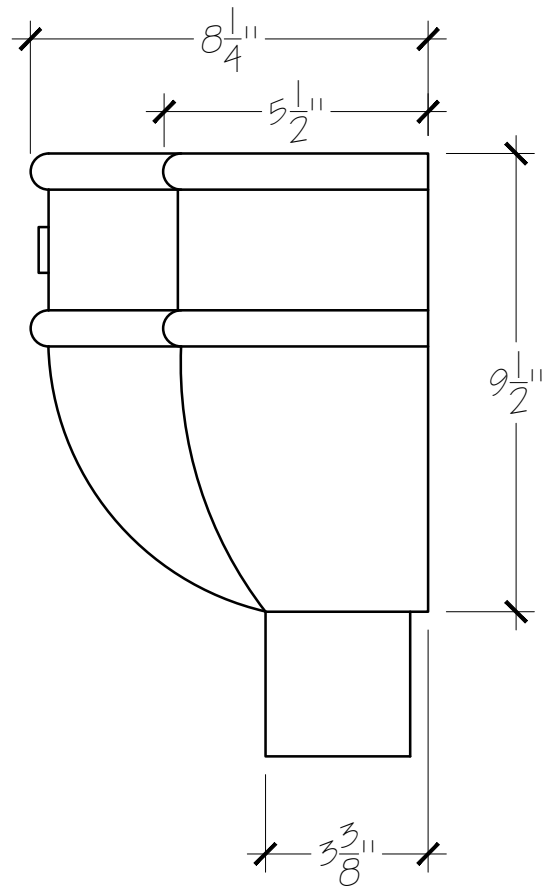

Shown with 3" outlet

SIGNATURE:

DATE:

OLD WORLD DISTRIBUTORS, INC.

Part No.: Louvre LB-60

Available Materials:

16 oz. Copper

Notes:

Outlet Size:
2x3 3x4
3" Round 4" Round