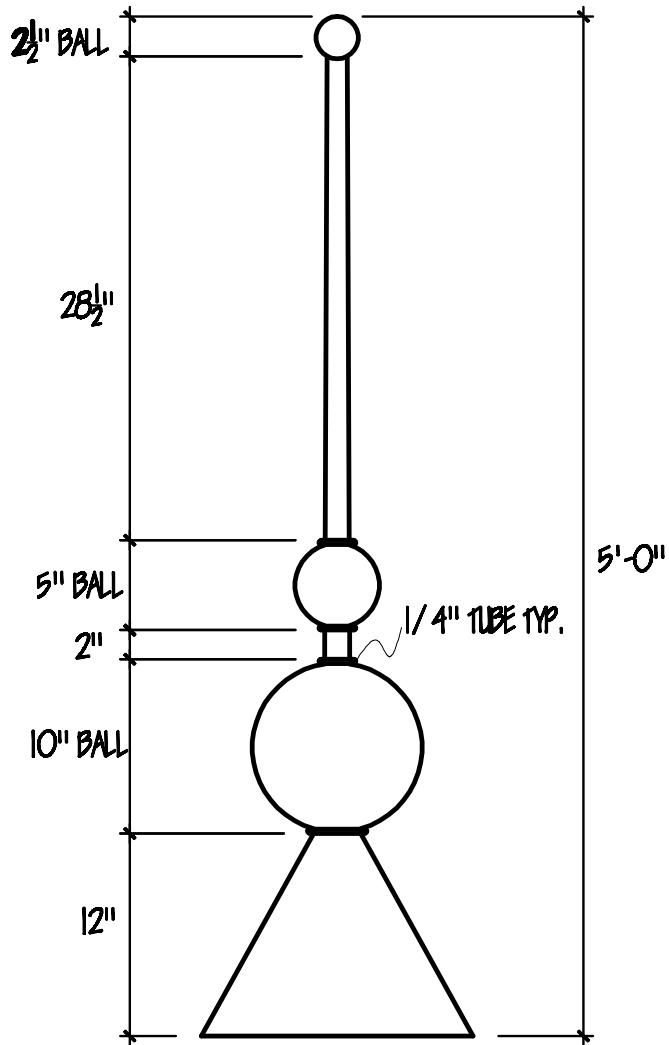

Top View  
Shown w/ Conc Base

**OLD WORLD DISTRIBUTORS, INC.**

Part No.: Royale Finial - RF-5

**Available Materials:**

- 16oz Copper
- 16oz Lead Coated Copper

**Notes:**

Pitch Changes Base Dia.