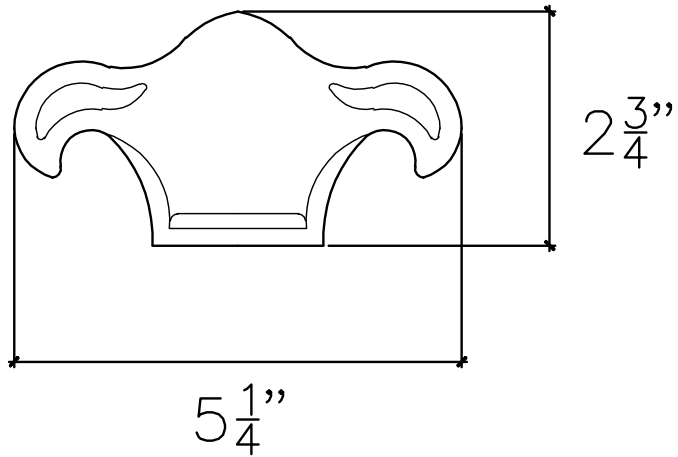

48oz. Copper Strap

44D Copper Rivets

OLD WORLD DISTRIBUTORS, INC.

Part No.: Whale Tail w/ Strap - IGWTAB

Available Materials:
Brass - 2 1/2 lbs
Aluminum - 3/4 lbs

Note:
Strap is 16" x 1 1/2"