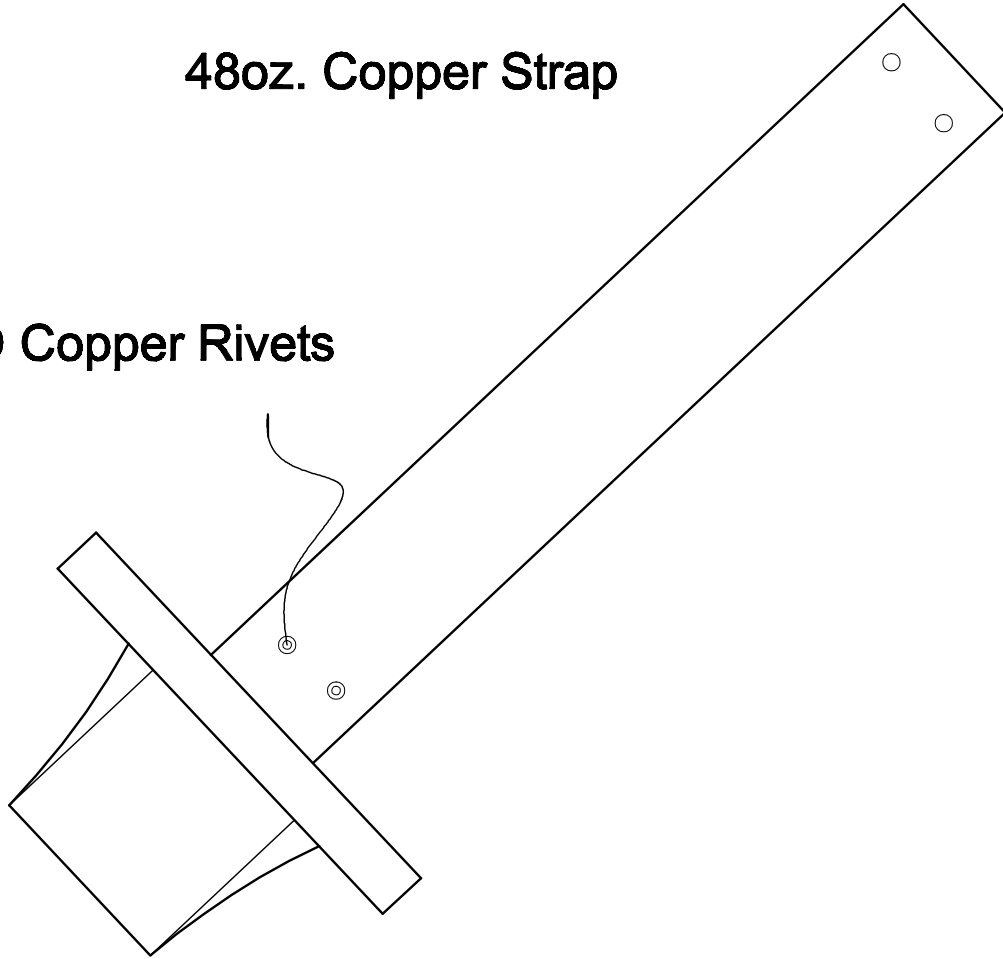

48oz. Copper Strap

44D Copper Rivets

OLD WORLD DISTRIBUTORS, INC.

Part No.: Whale Tail w/ Strap - IGWTAB

Available Materials:
Brass - 2 1/2 lbs
Aluminum - 3/4 lbs

Note:
Strap is 16" x 1 1/2"