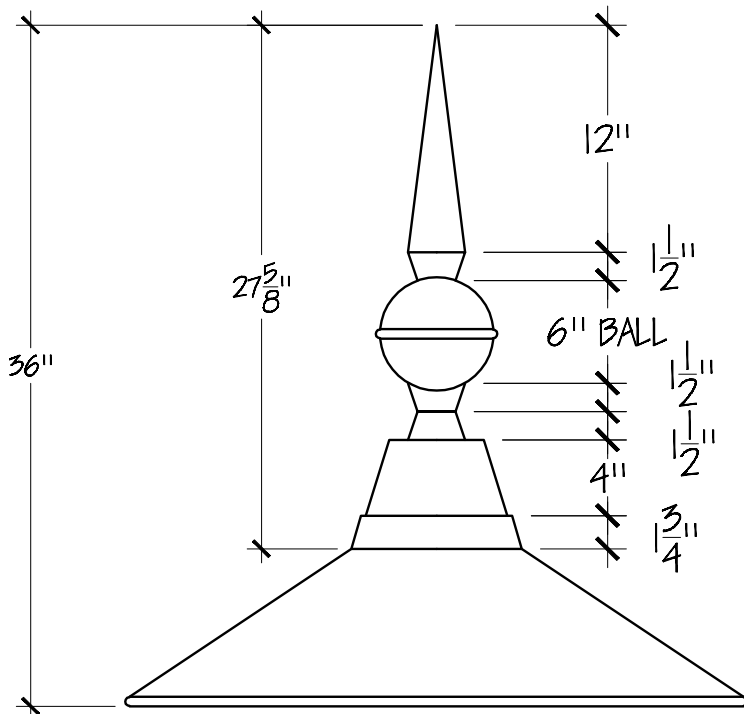

TOP VIEW

SIGNATURE:

DATE:

OLD WORLD DISTRIBUTORS, INC.

Available Materials:

- 16 oz. Copper
- 16 oz. Lead Coated Copper

Notes:

Base Made to Pitch
Shown at 8/12

Part No.: 3' Apollo Finial **APOLLO-3**