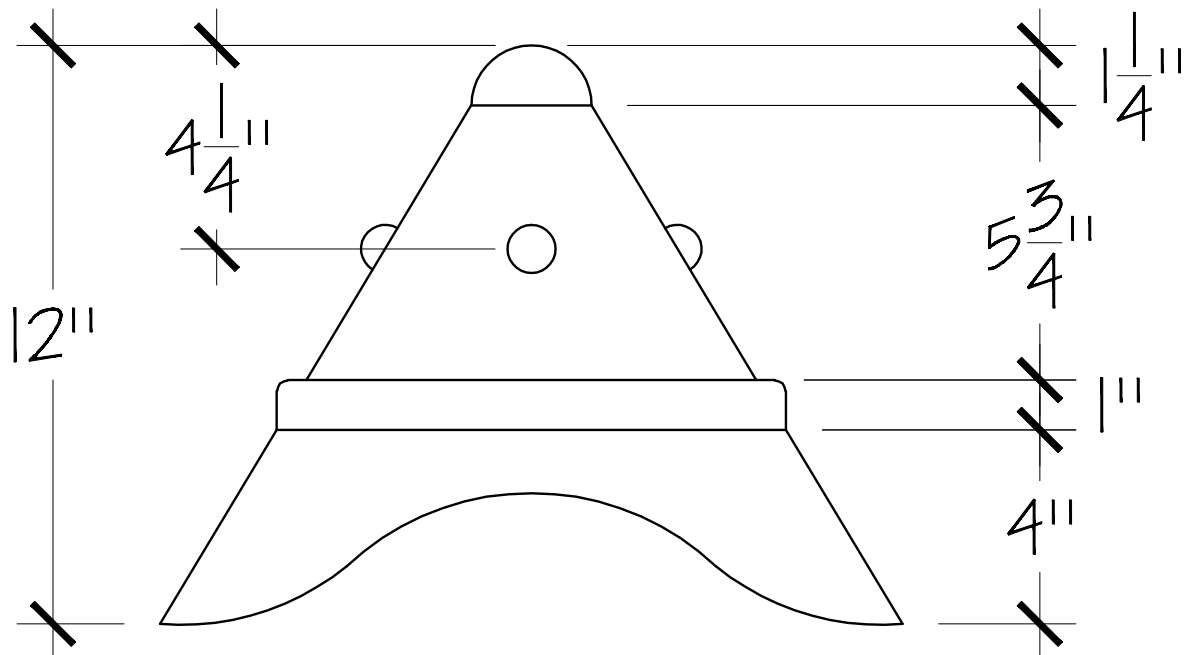

Top View

SIGNATURE:

DATE:

**OLD WORLD DISTRIBUTORS, INC.**

Available Materials:  
 16 oz. Copper  
 16 oz. Lead Coated Copper

Notes:  
 Base Made to Pitch  
 Shown at 20/12  
 Roof Pitch Determines Base Width

Part No.: 12" Button Finial BUT-12