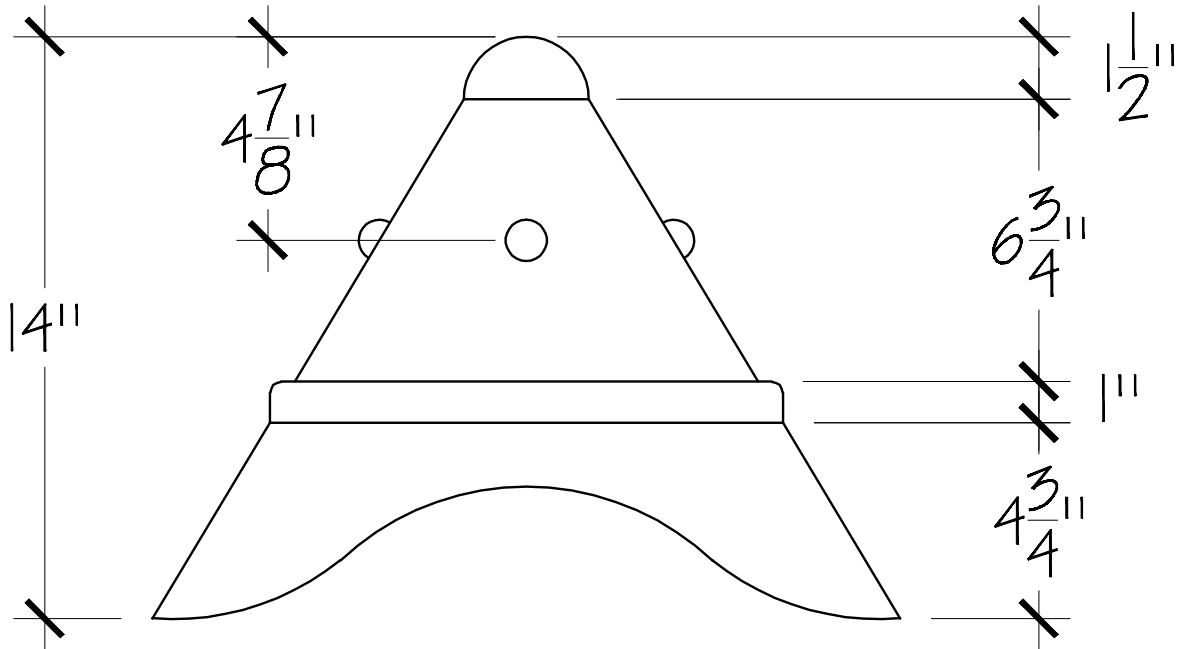

Top View

**SIGNATURE:**

**DATE:**

**OLD WORLD DISTRIBUTORS, INC.**

**Available Materials:**

- 16 oz. Copper
- 16 oz. Lead Coated Copper

**Notes:**

Base Made to Pitch  
 Shown at 20/12  
 Roof Pitch Determines Base Width

Part No.: 14" Button Finial    BUT-14