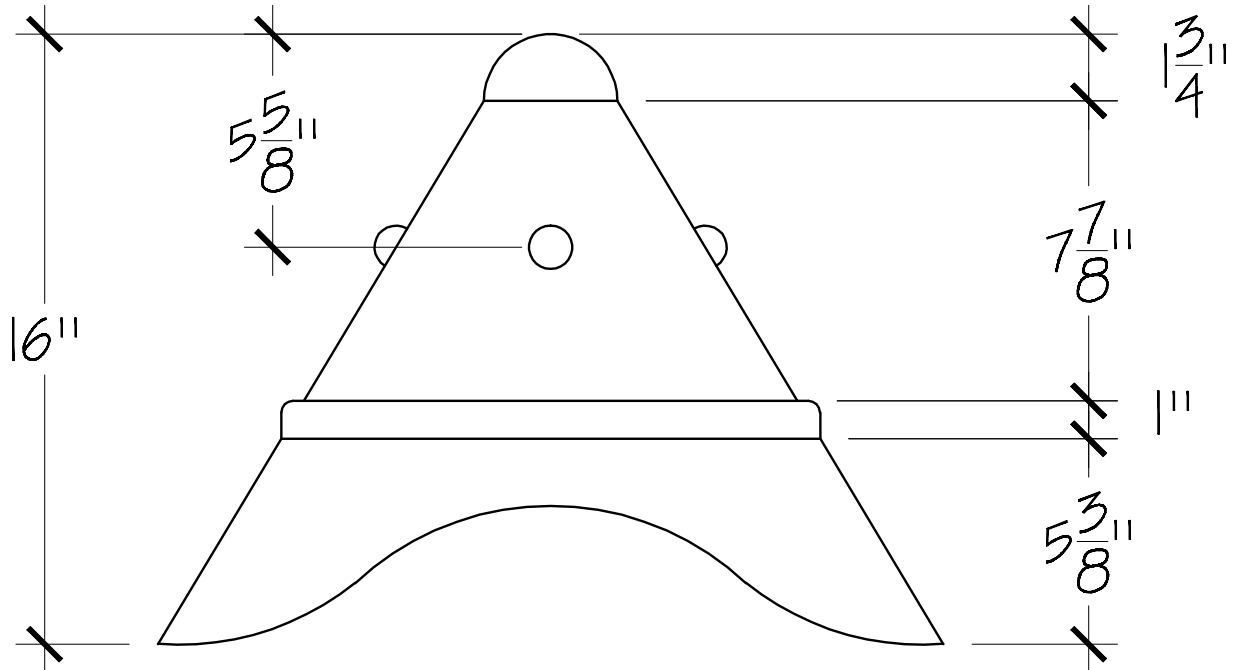

Top View

SIGNATURE:

DATE:

OLD WORLD DISTRIBUTORS, INC.

Available Materials:

- 16 oz. Copper
- 16 oz. Lead Coated Copper

Notes:

Base Made to Pitch
Shown at 20/12
Roof Pitch Determines Base Width

Part No.: 16" Button Finial **BUT-16**