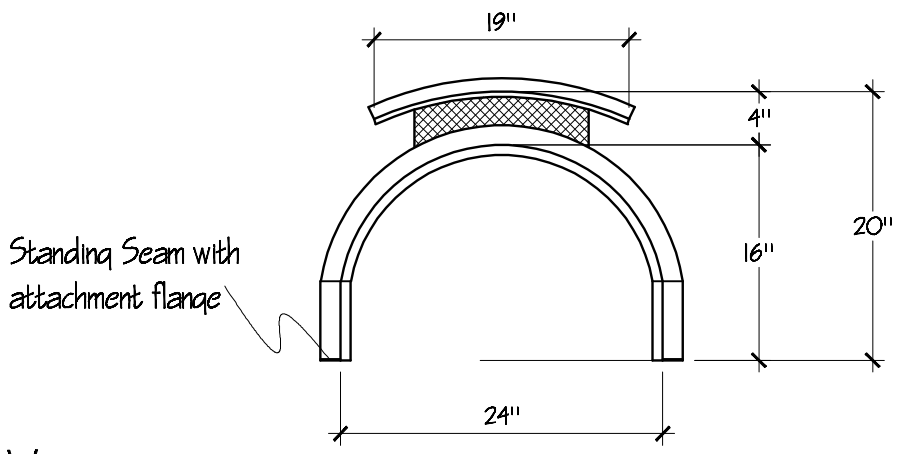

Top View

Front View

End View

SIGNATURE:

DATE:

OLD WORLD DISTRIBUTORS, INC.

Available Materials:

- 16 oz. Copper
- 16 oz. Lead Coated Copper

Notes:

Part No.: 3' Calibr  Chimney Cap CCE-3