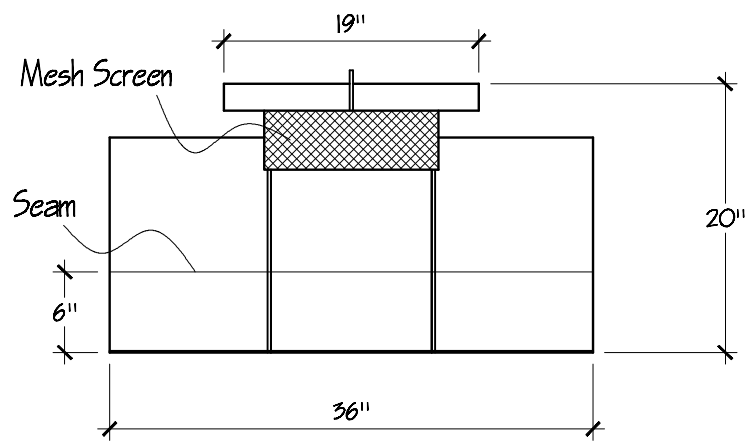

Top View

Front View

End View

SIGNATURE:

DATE:

OLD WORLD DISTRIBUTORS, INC.

Available Materials:

- 16 oz. Copper
- 16 oz. Lead Coated Copper

Notes:

Part No.: 3' Calibr  Chimney Cap CCE-3