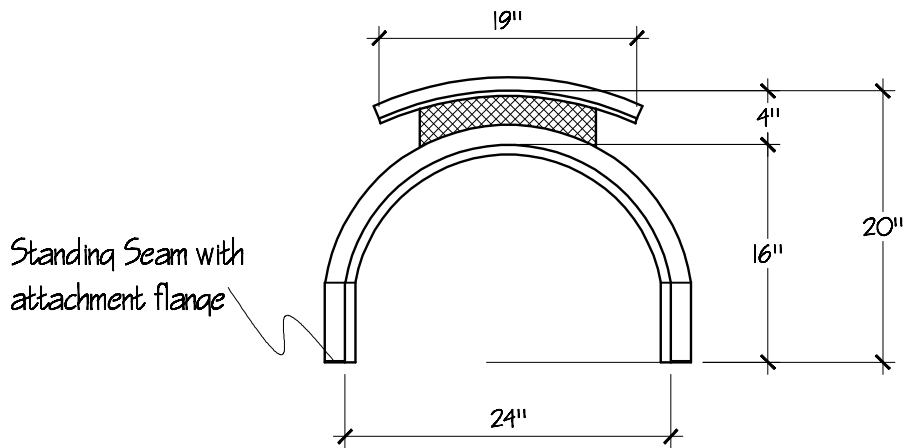

Top View

Front View

End View

SIGNATURE:

DATE:

OLD WORLD DISTRIBUTORS, INC.

Available Materials:

- 16 oz. Copper
- 16 oz. Lead Coated Copper

Notes:

Part No.: 4' Calibré Chimney Cap CCE-4