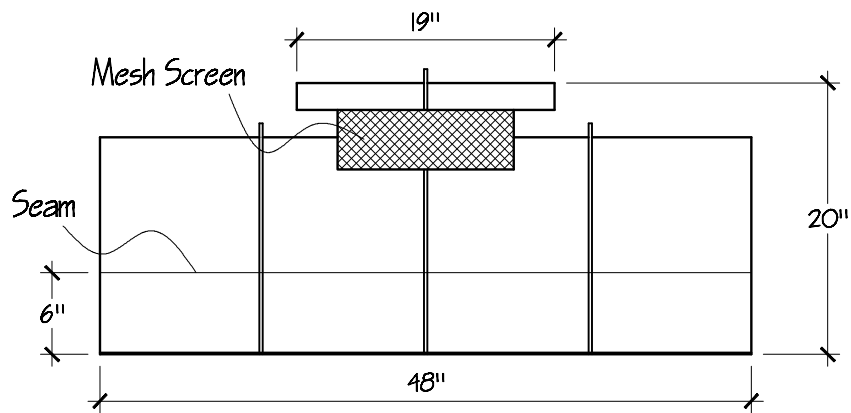

Top View

Front View

End View

SIGNATURE:

DATE:

OLD WORLD DISTRIBUTORS, INC.

Available Materials:

- 16 oz. Copper
- 16 oz. Lead Coated Copper

Notes:

Part No.: 4' Calibré Chimney Cap CCE-4