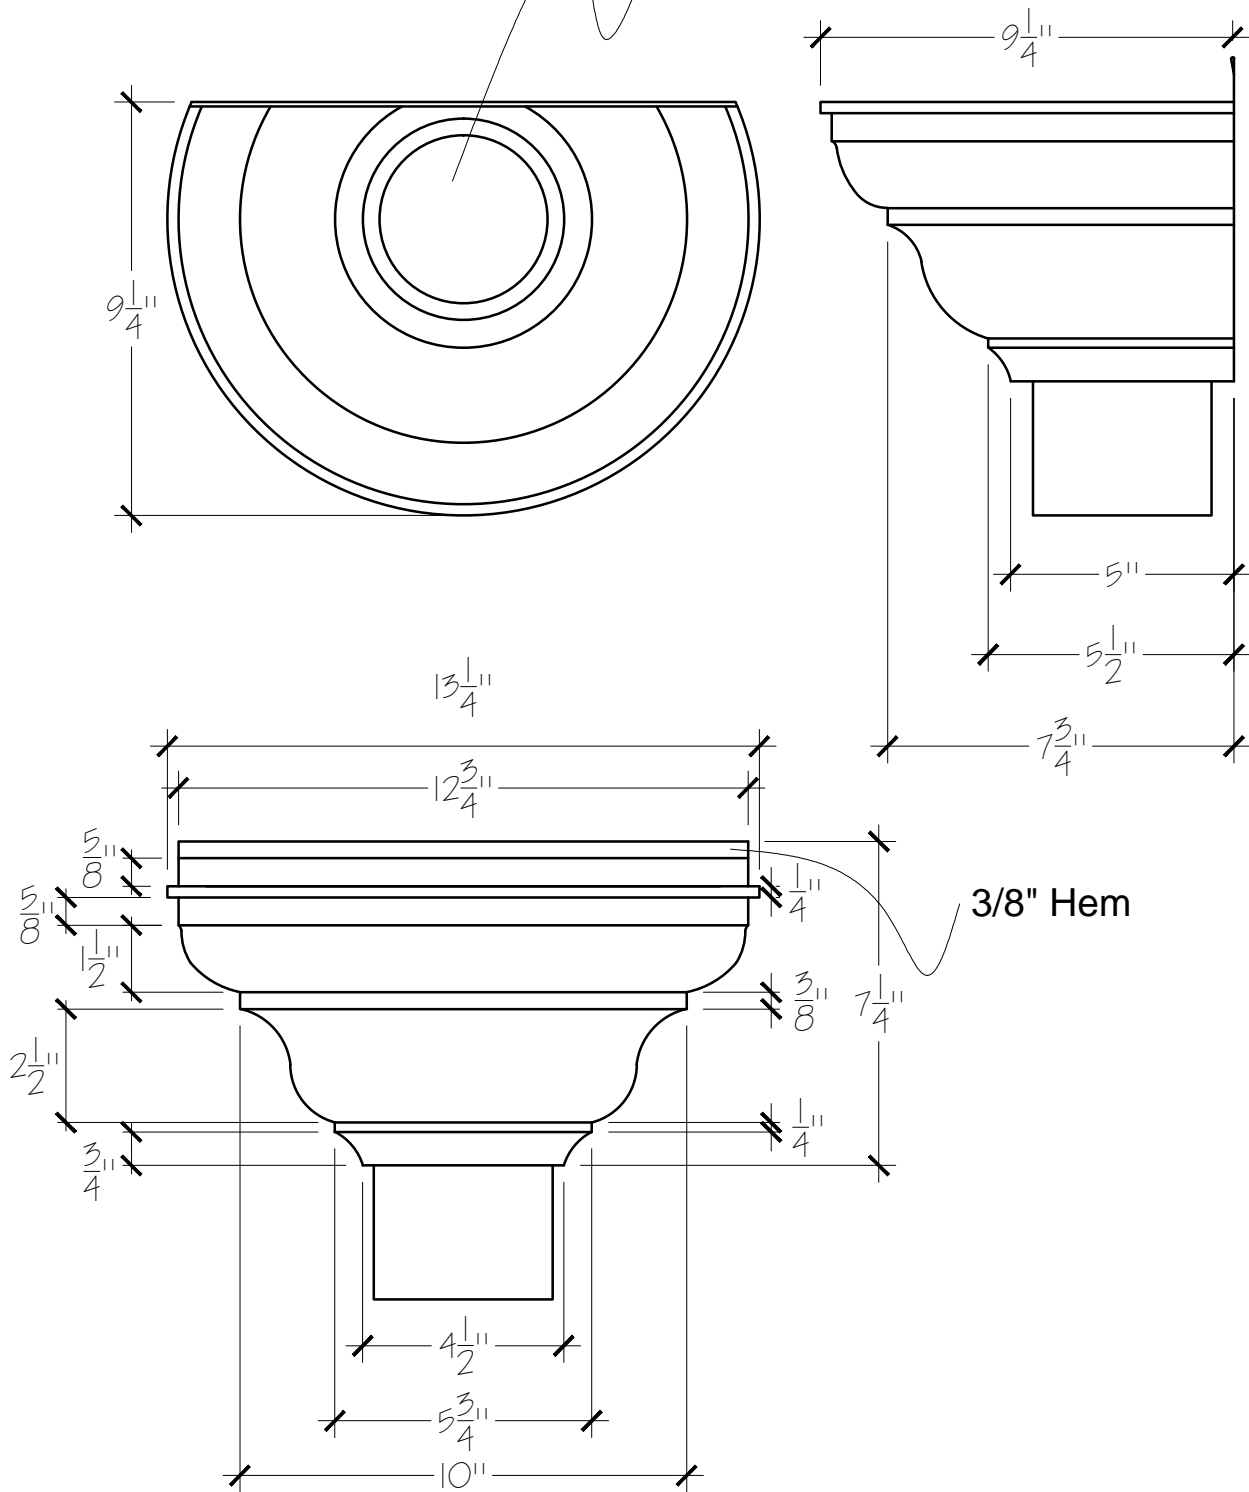

Shown with 4" outlet

SIGNATURE:

DATE:

OLD WORLD DISTRIBUTORS, INC.

Part No.: Cuvette LB-30

Available Materials:

16 oz. Copper
16 oz. Gray Copper
24 ga. Zinc

Notes:

Outlet Size:
2x3 3x4
3" Round 4" Round