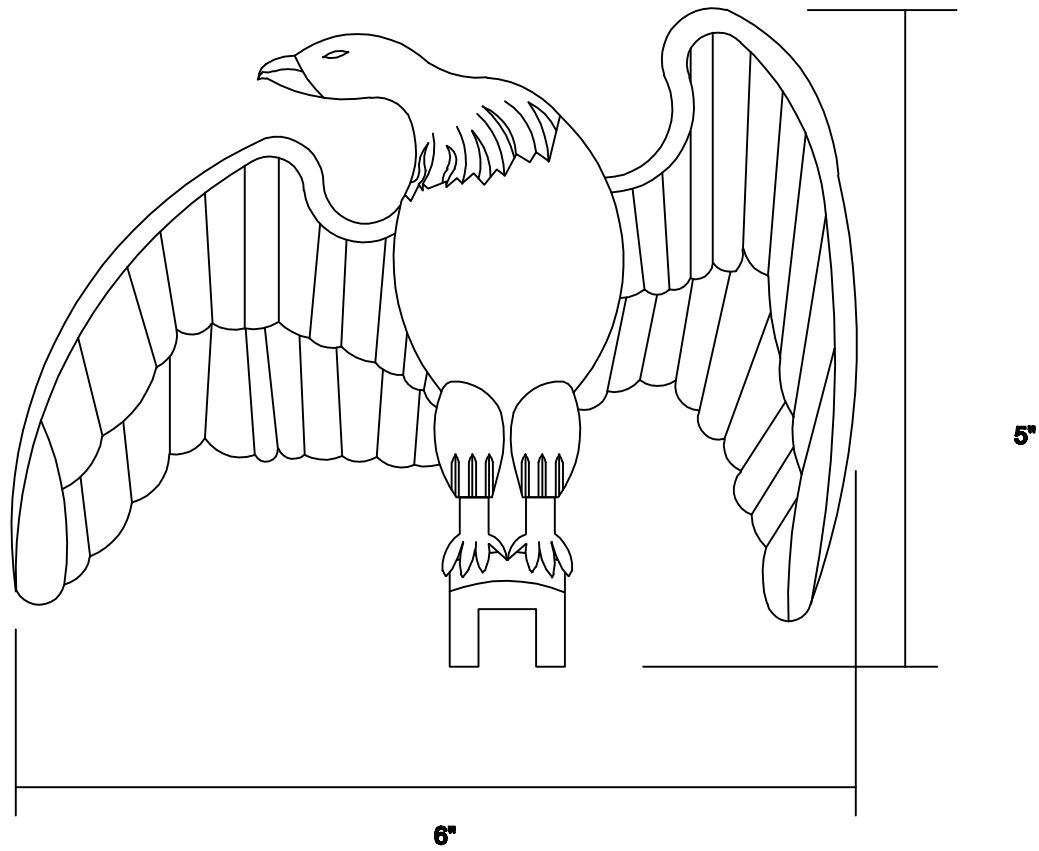

7/16" - 14 x 1" Soc Set Cup S/S

**OLD WORLD DISTRIBUTORS, INC.**

**Part No.: Eagle SUS - OWD3060**

**Available Materials:**  
Brass - 2 1/2 lbs  
Aluminum - 3/4 lbs

**Notes:**  
Designed to accommodate seams of  
up to 3/8" in thickness