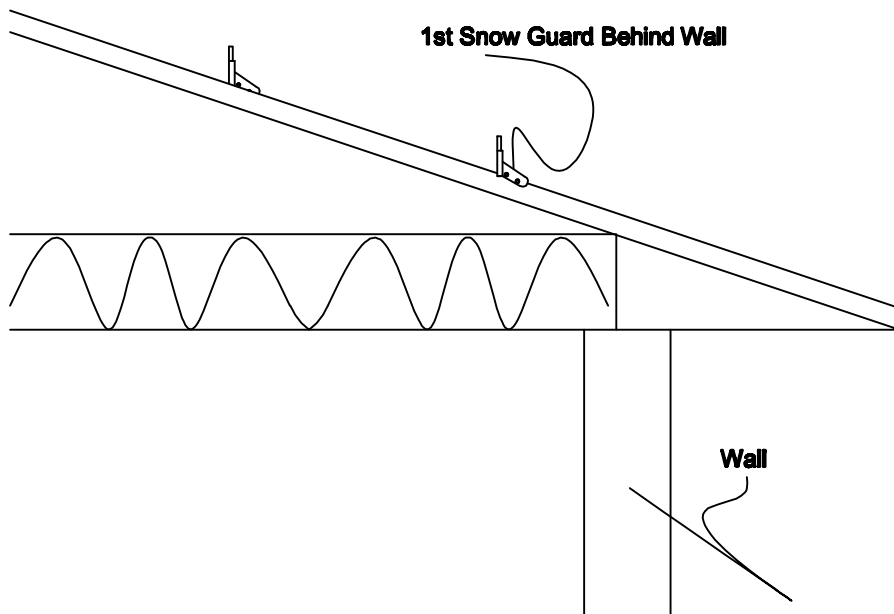

12" Panels

OLD WORLD DISTRIBUTORS, INC.

Part No.: Standing Seam Snow Guard Detail

Available Materials:

Aluminum - 1/4 lbs
 Brass - 1 1/4 lbs

Notes: