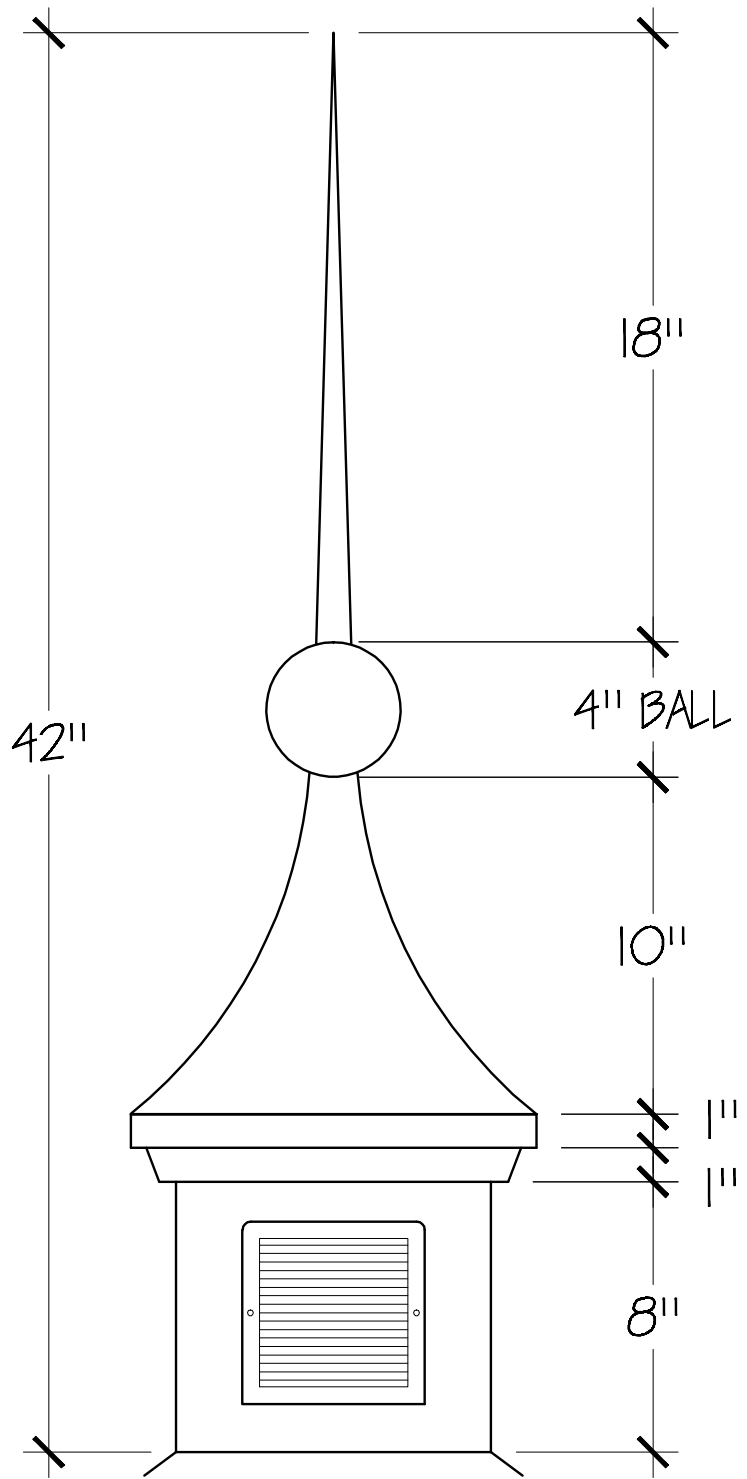

TOP VIEW

SIGNATURE:

DATE:

OLD WORLD DISTRIBUTORS, INC.

Available Materials:
 16 oz. Copper
 16 oz. Lead Coated Copper

Notes:
 Base Made to Pitch

Part No.: 3' 6" Sorrento Finial **SOR-3.5**