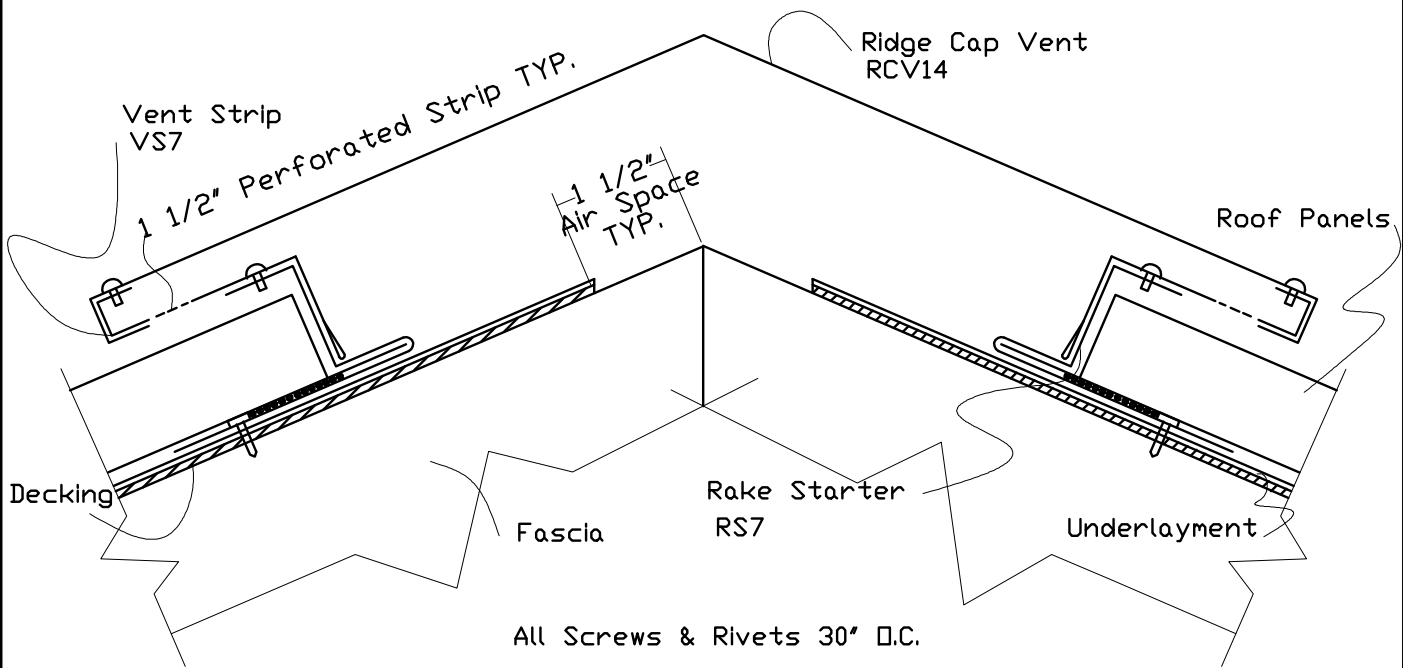

VENTED RIDGE CAP

EXAMPLE OF FULL ASSEMBLY (NOT INCLUDED)

**OLD WORLD DISTRIBUTORS, INC.**

**Part No.: Ridge Cap Vented - RCV14**

**Available Materials:**

- 16oz Copper      Phalzink
- 16oz Freedom Gray Copper
- .040 Kynar Painted Aluminum
- 24ga. Kynar Painted Steel